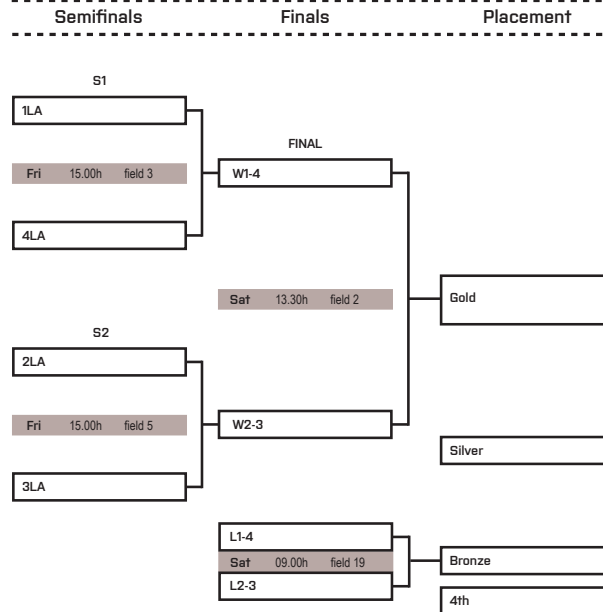

WOMEN MASTERS DIVISION

Pool LA

Games

SEED	COUNTRY	SHORT	RANKING	DAY	TIME	FIELD	RESULTS		
1	Denmark	DAN		Tue	09.00h	field 11	GER	-	SPA
2	Finland	FIN		Tue	13.00h	field 22	DAN	-	GBR
3	France	FRA		Tue	13.00h	field 23	FIN	-	SPA
4	Great Britain	GBR		Tue	13.00h	field 24	FRA	-	SUI
5	Germany	GER		Tue	17.00h	field 7	DAN	-	SUI
6	Spain	SPA		Tue	17.00h	field 10	FIN	-	FRA
7	Switzerland	SUI		Tue	17.00h	field 11	GBR	-	GER
				Wed	09.00h	field 18	DAN	-	FRA
				Wed	09.00h	field 19	FIN	-	GER
				Wed	09.00h	field 20	GBR	-	SUI
				Wed	13.00h	field 5	DAN	-	GER
				Wed	13.00h	field 6	FIN	-	GBR
				Wed	13.00h	field 7	FRA	-	SPA
				Wed	17.00h	field 10	SPA	-	SUI
				Thu	09.00h	field 15	DAN	-	FIN
				Thu	09.00h	field 14	GBR	-	SPA
				Thu	09.00h	field 13	FRA	-	GER
				Thu	13.00h	field 12	FIN	-	SUI
				Thu	17.00h	field 12	DAN	-	SPA
				Thu	17.00h	field 13	GER	-	SUI
				Thu	17.00h	field 8	FRA	-	GBR

1-4 BRACKET

5-7 PLACEMENT GAMES

Pool LB

Games

PLACEMENT	COUNTRY	SHORT	RANKING	DAY	TIME	FIELD	RESULTS	
5LA				Fri	11.00h	field 8	5LA	-
6LA				Fri	15.00h	field 4	6LA	-
7LA				Sat	09.00h	field 20	5LA	-

Format & structure: OPEN AND WOMEN MASTER DIVISION

² Semi and finals: Friday - Saturday